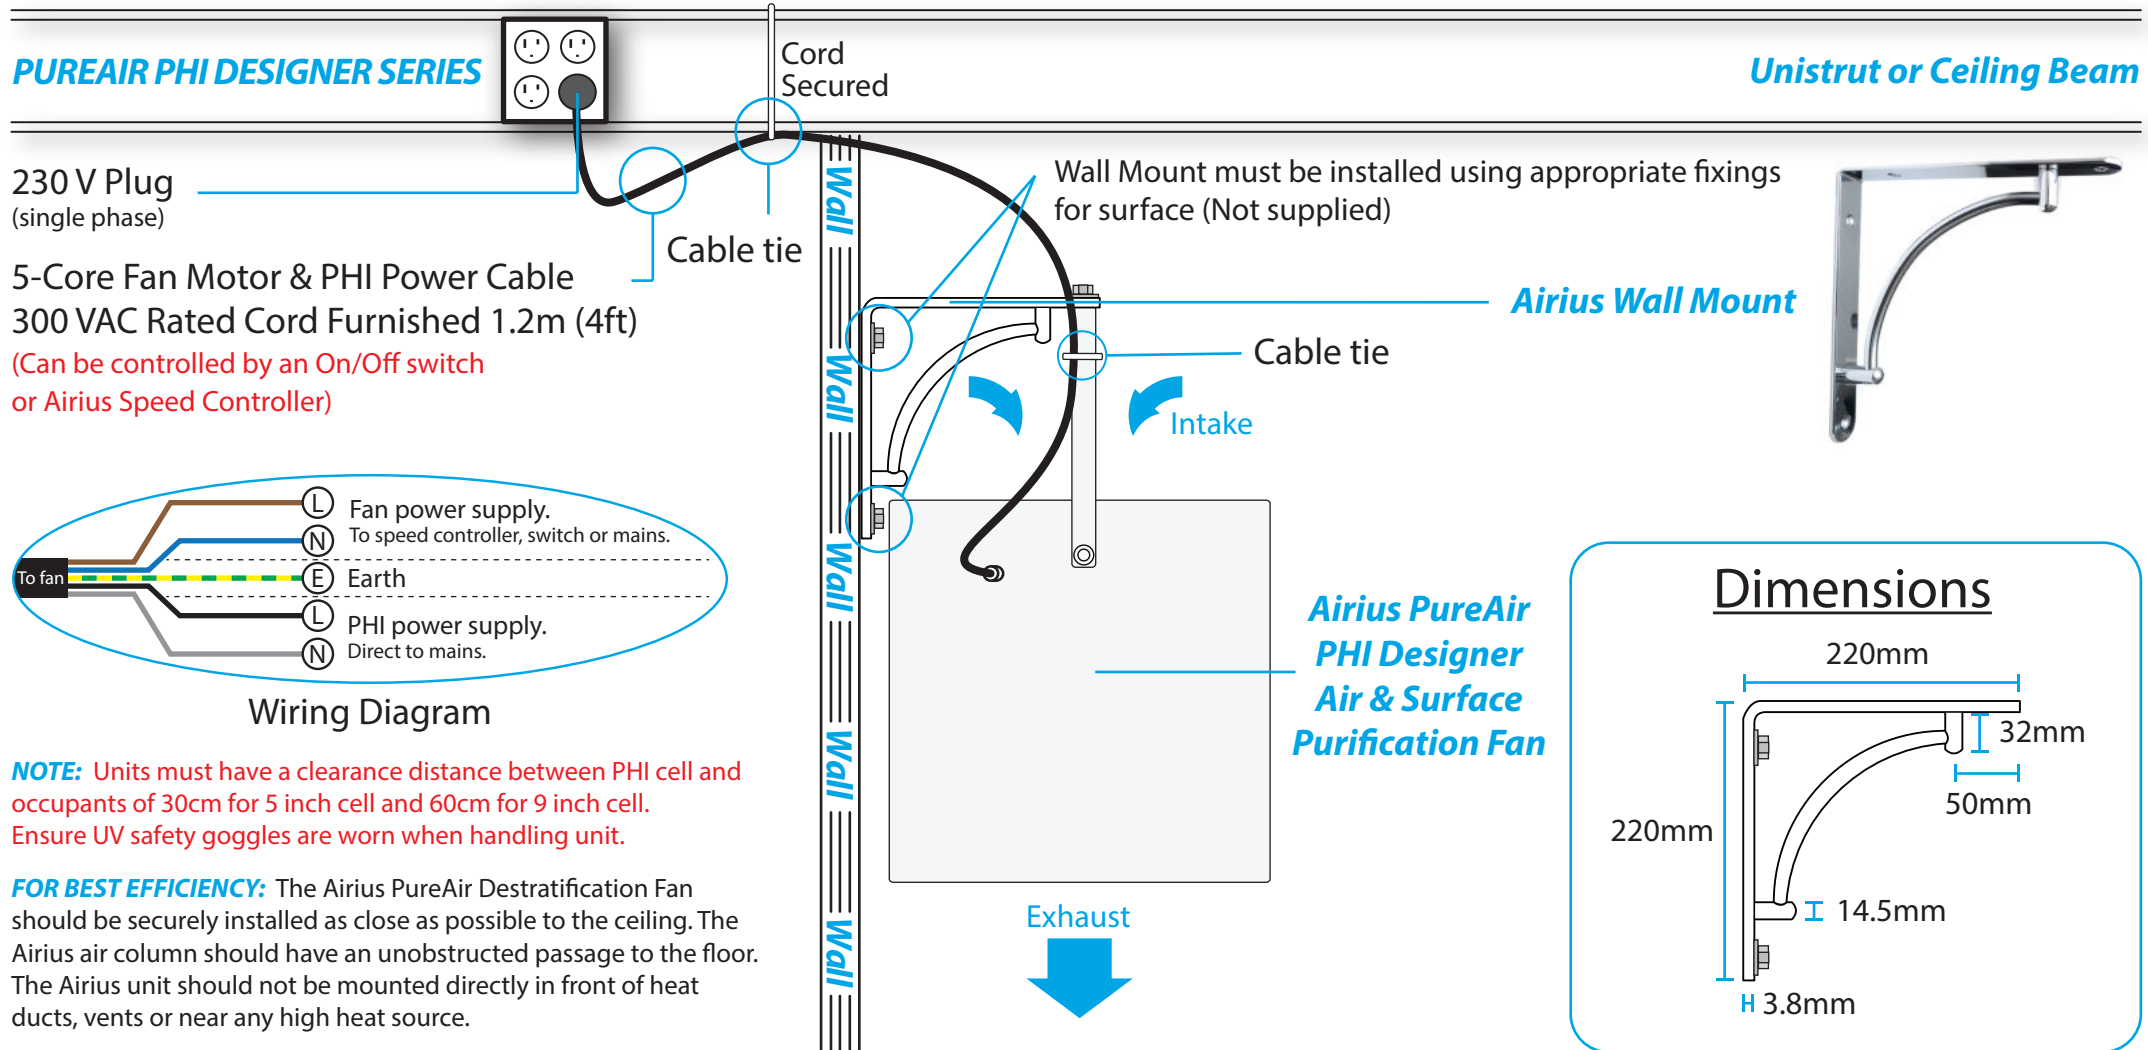

AIRIUS MOUNTING GUIDELINES - Wall Mount - Models 10, 15 & 25 (Long & Short Nozzle)

SOLD SEPERATELY

NOTE: Units must have a clearance distance between PHI cell and occupants of 30cm for 5 inch cell and 60cm for 9 inch cell. Ensure UV safety goggles are worn when handling unit.

FOR BEST EFFICIENCY: The Airius PureAir Destratification Fan should be securely installed as close as possible to the ceiling. The Airius air column should have an unobstructed passage to the floor. The Airius unit should not be mounted directly in front of heat ducts, vents or near any high heat source.

AIRIUS MOUNTING GUIDELINES - Wall Mount - Models 10, 15 & 25 - Angled (Long & Short Nozzle)

SOLD SEPERATELY