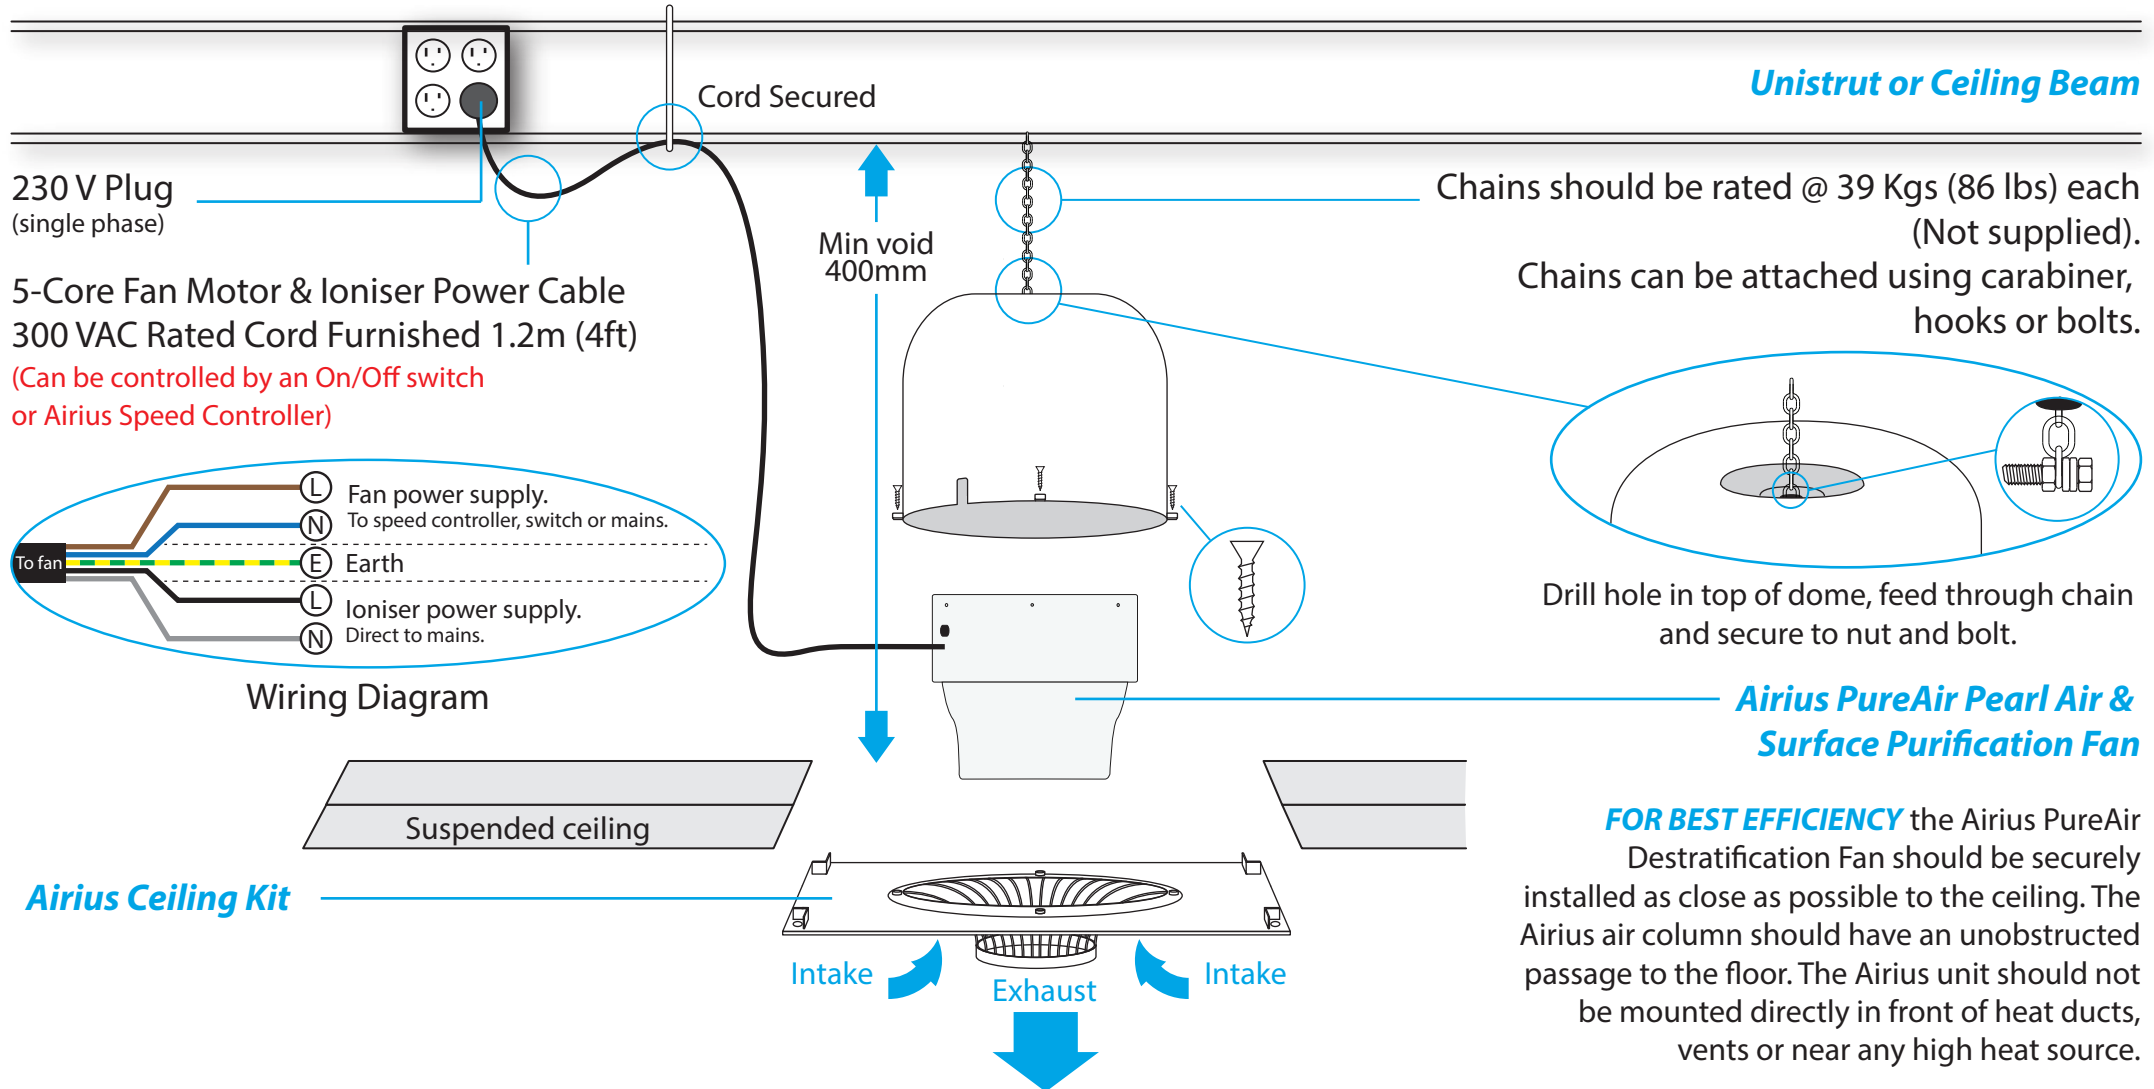

AIRIUS CEILING KIT MOUNTING GUIDELINES - PUREAIR PEARL SERIES (SUSPENDED) - Model S1, S2 & S3 - Option 1

AIRIUS CEILING KIT MOUNTING GUIDELINES - PUREAIR PEARL SERIES (SUSPENDED) - Model S1, S2 & S3 - Option 2