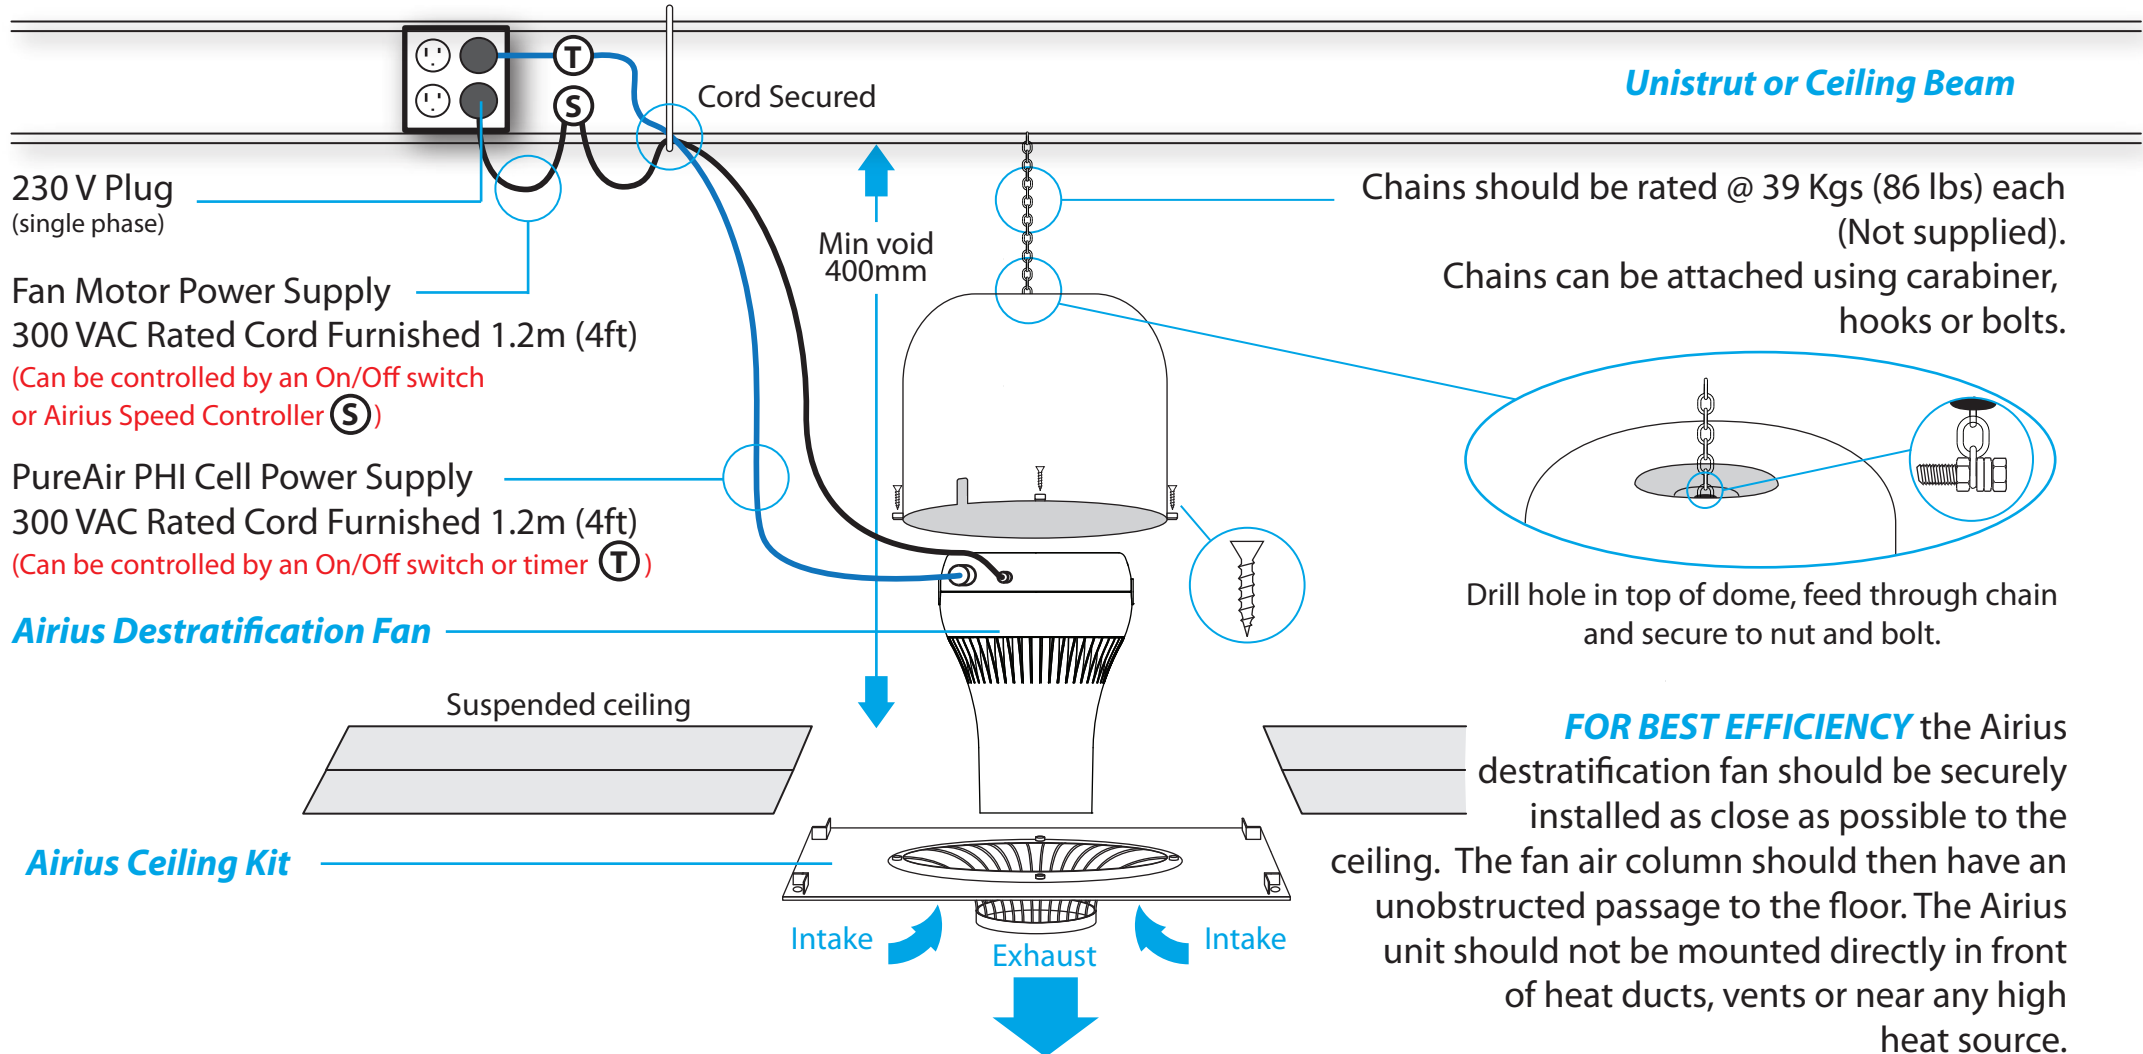

AIRIUS CEILING KIT MOUNTING GUIDELINES - PUREAIR SERIES (SUSPENDED) - Model 10, 15, 25, (Long & Short Nozzle) - Option 1

AIRIUS CEILING KIT MOUNTING GUIDELINES - PUREAIR SERIES (SUSPENDED) - Model 10, 15, 25, (Long & Short Nozzle) - Option 2