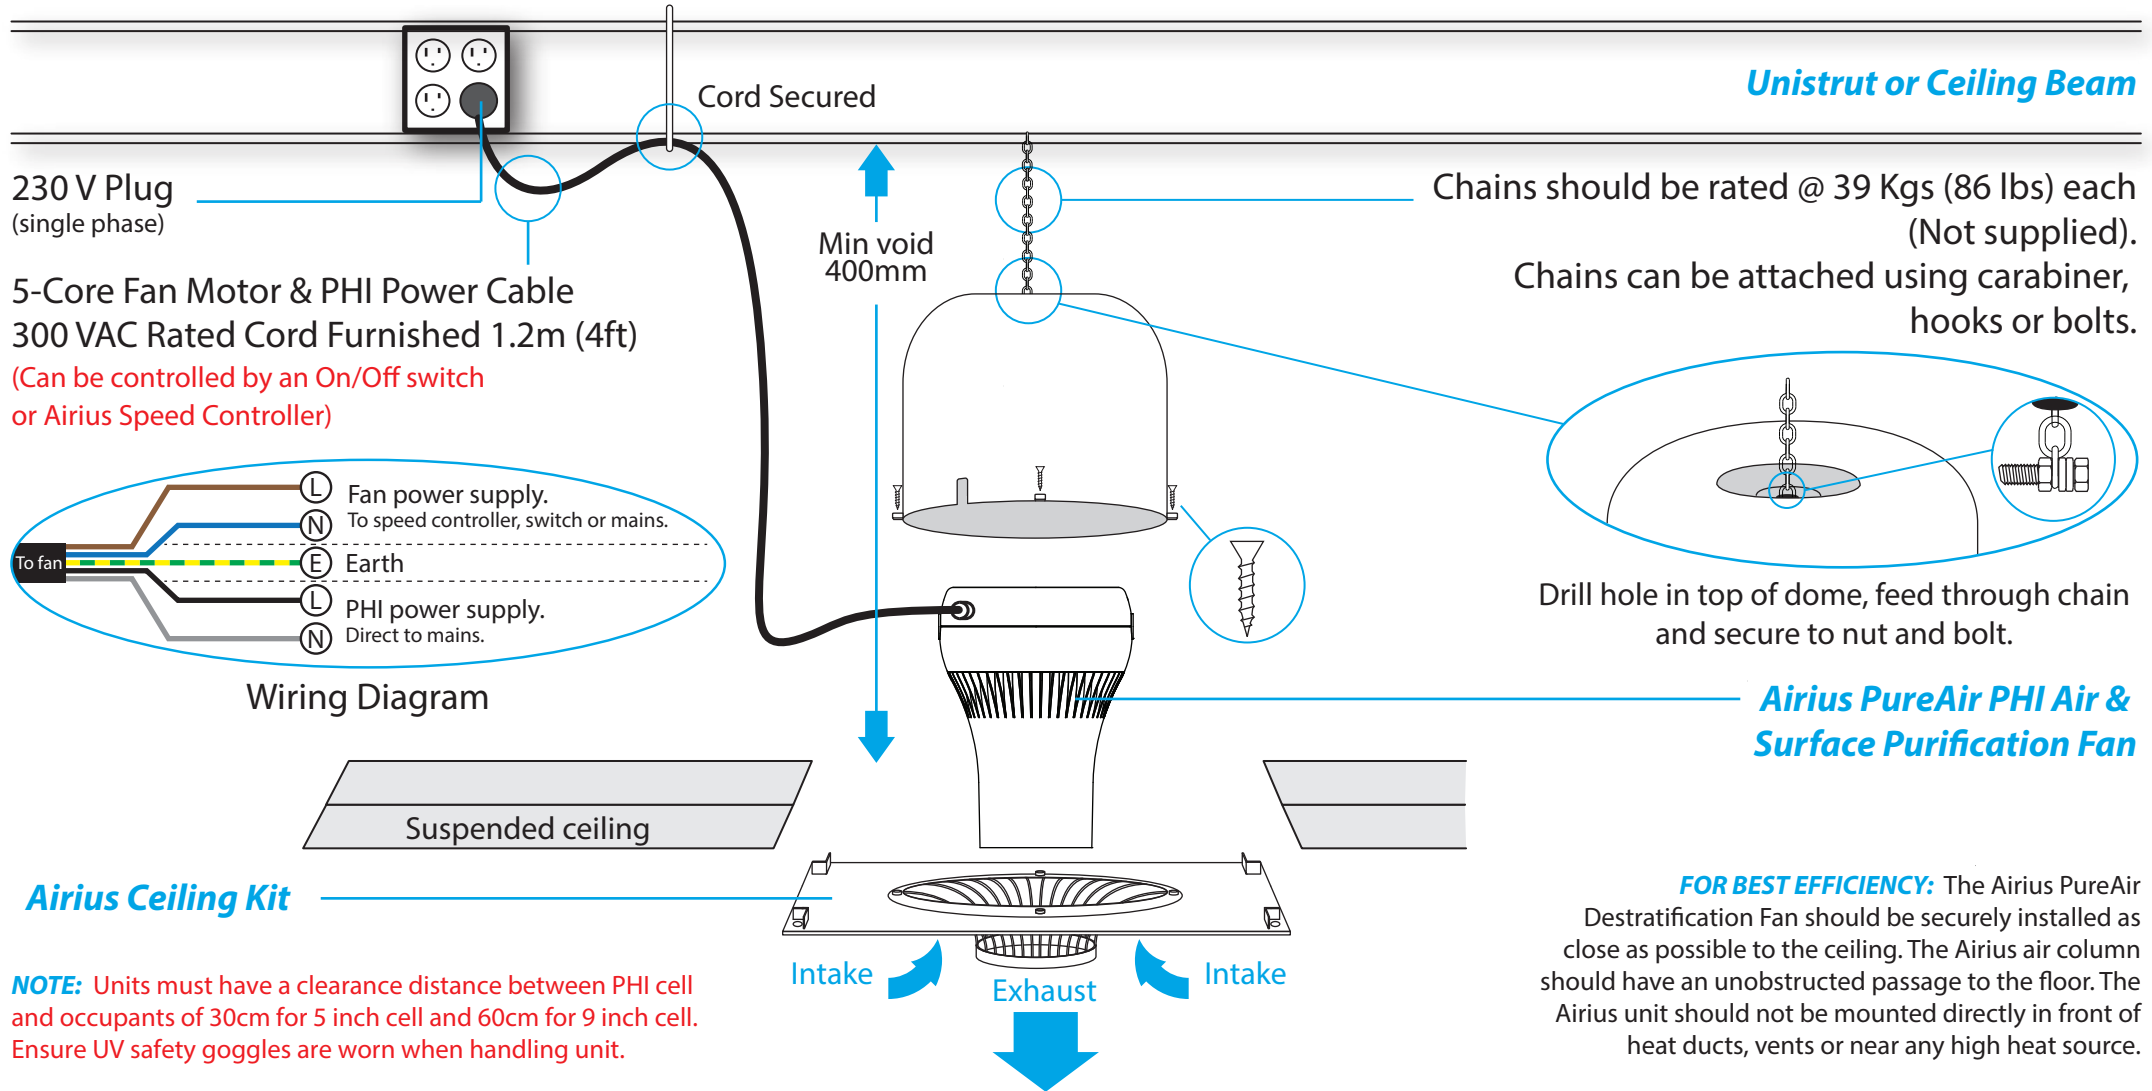

AIRIUS CEILING KIT MOUNTING GUIDELINES - PUREAIR PHI SERIES (SUSPENDED) - Model 10, 15, 25, (Long & Short Nozzle) - Option 1

AIRIUS CEILING KIT MOUNTING GUIDELINES - PUREAIR PHI SERIES (SUSPENDED) - Model 10, 15, 25, (Long & Short Nozzle) - Option 2