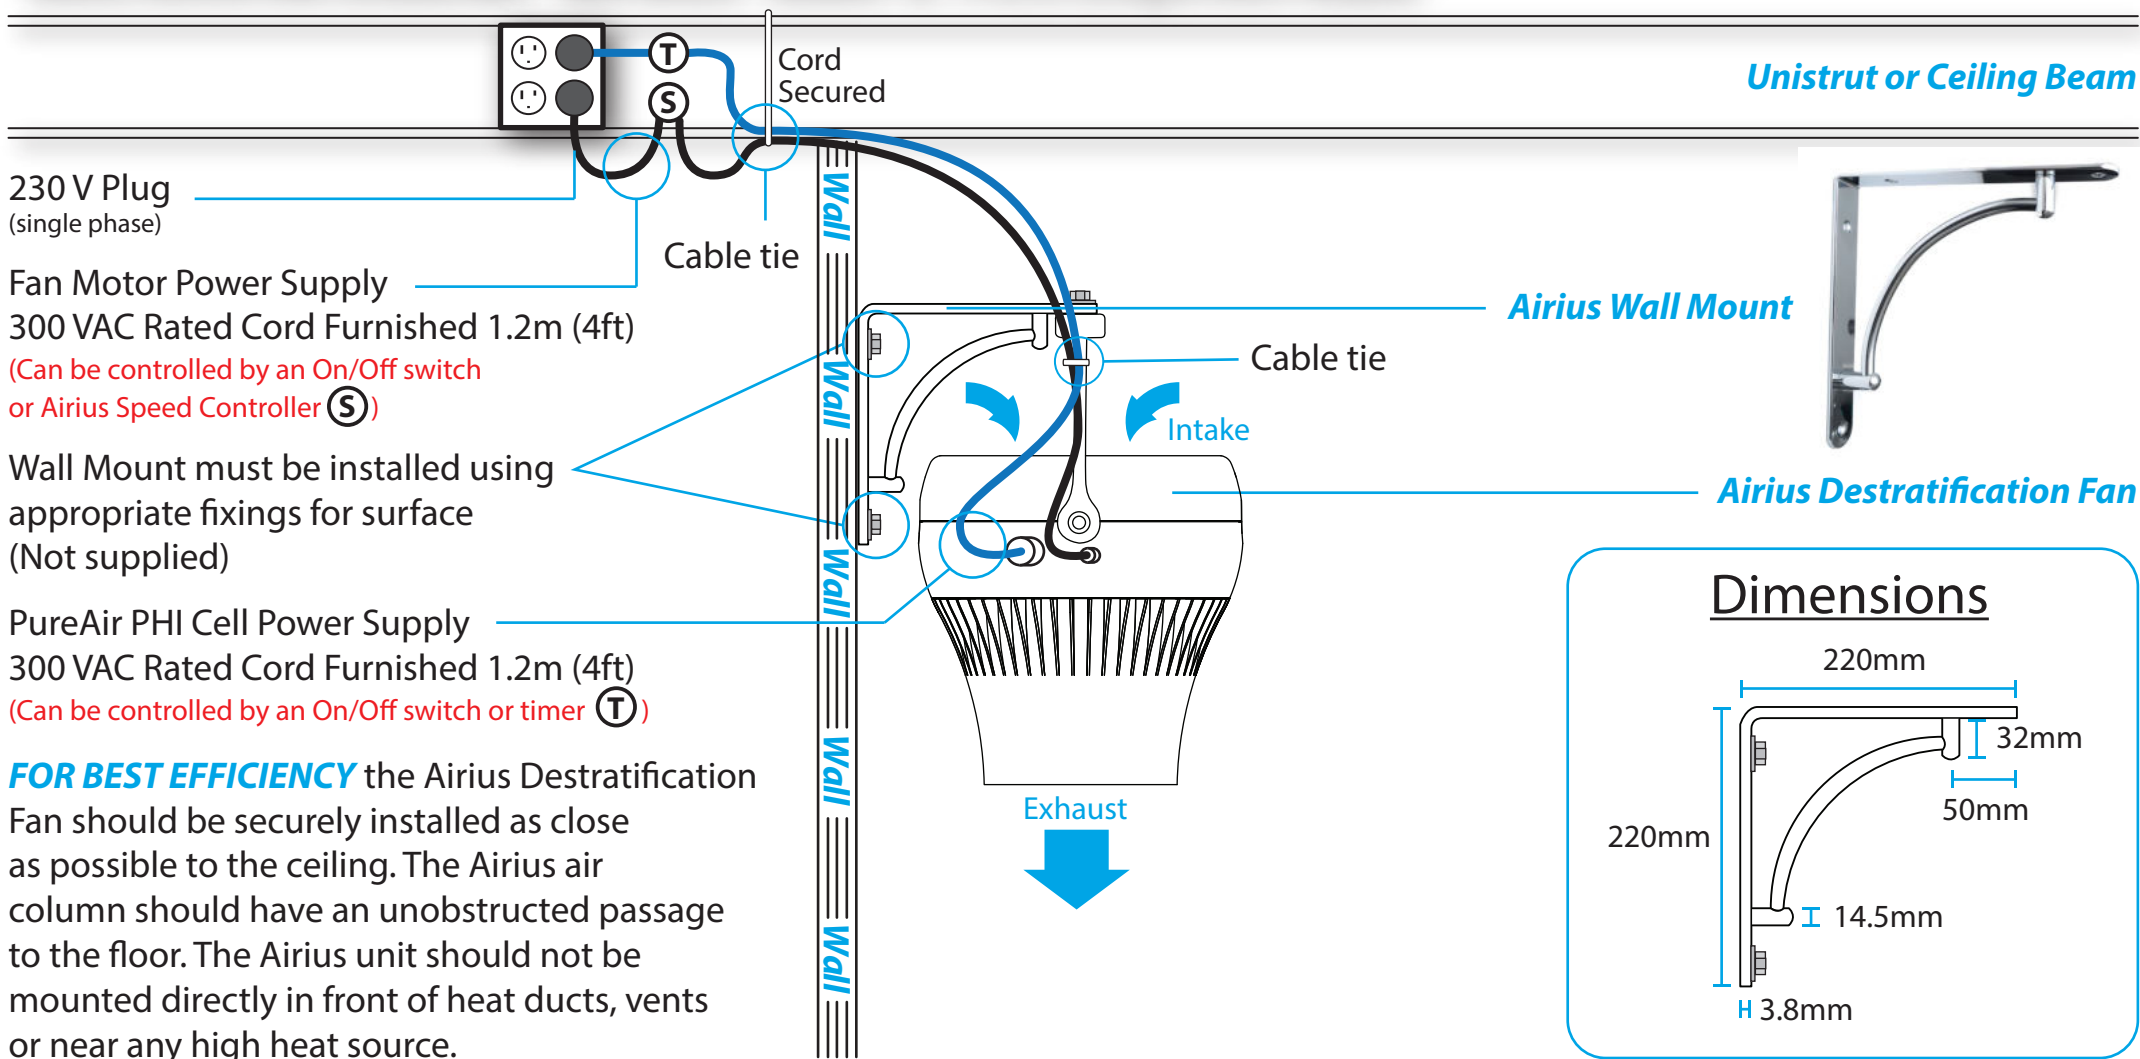

## AIRIUS MOUNTING GUIDELINES - Wall Mount - Models 10, 15 & 25 (Long & Short Nozzle)

## AIRIUS MOUNTING GUIDELINES - Wall Mount - Models 10, 15 & 25 - Angled (Long & Short Nozzle)